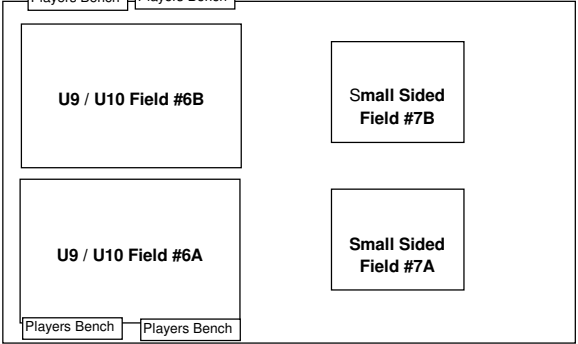

BUSINESS PARK (INDUSTRY)

Players Bench

Players Bench

MAJORS Field #1

Major Bleachers

U11 / U12 Field #2

Players Bench

Players Bench

Parking

Locker Rooms

concession/kitchen

Pavillion

P
a
r
k
i
n
g

Parking

U 11 / U12 South Field

South Field #4

Silver Spring Drive

Players Bench

Players Bench

U9 / U10 Field #6B

Small Sided Field #7B

U9 / U10 Field #6A

Small Sided Field #7A

Players Bench