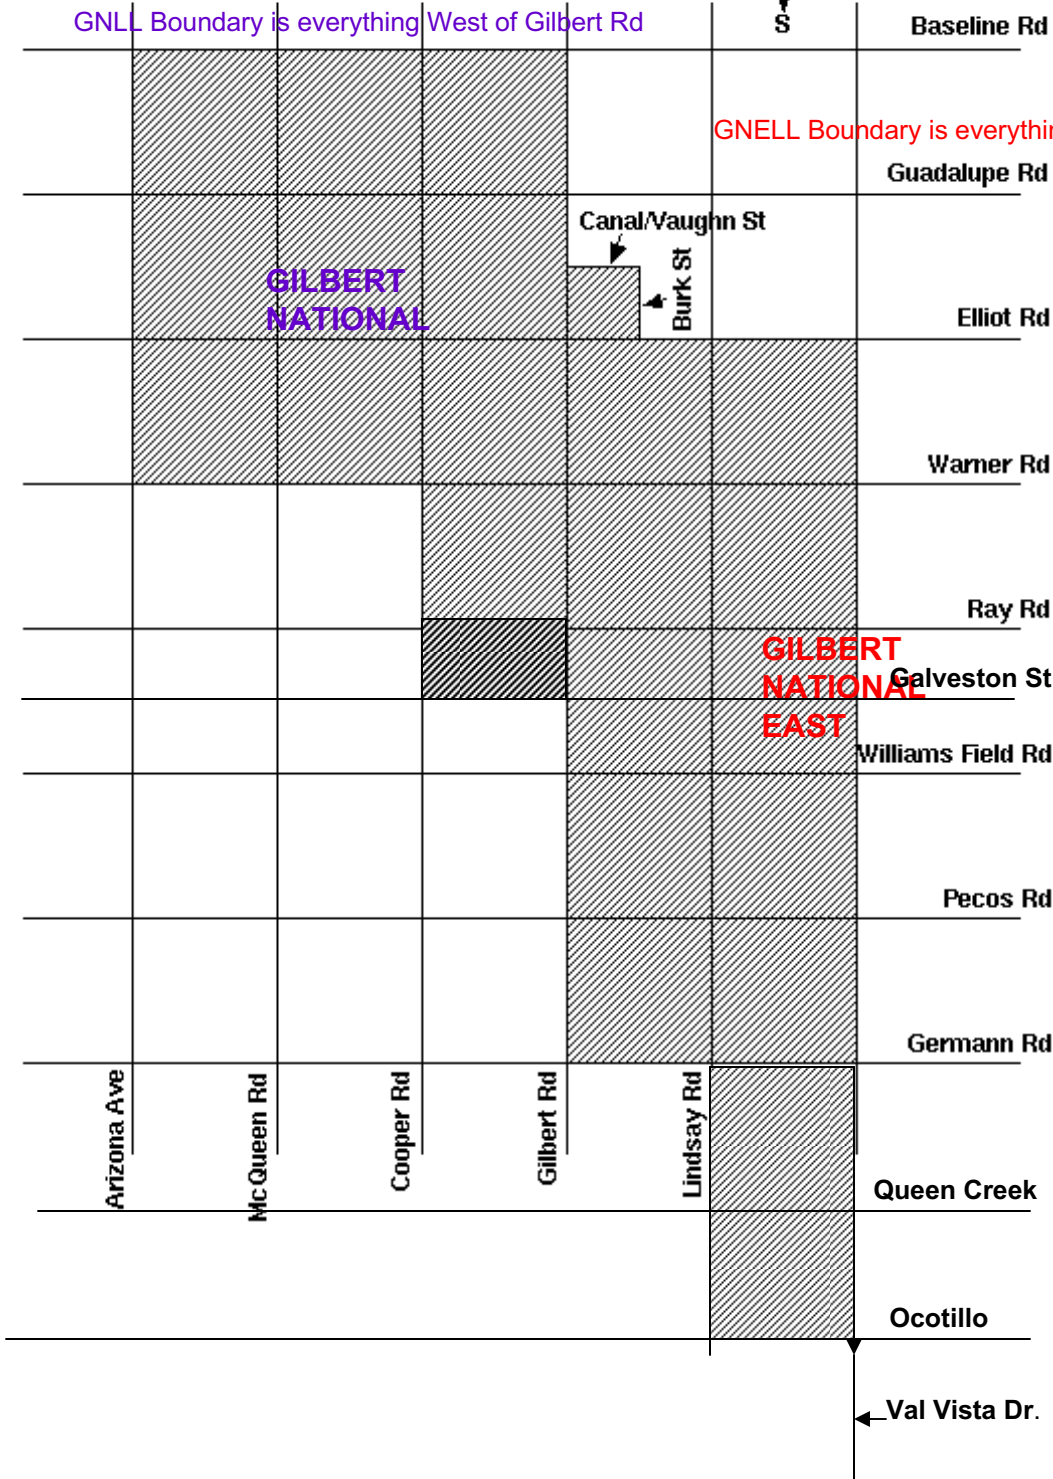

Please place an "x" at the location of player's residence
 (If using single-sided forms, please staple this sheet to the main form)

Gilbert National East LL

**Gilbert National Little League
 Boundary Map**

GNNL Boundary is everything West of Gilbert Rd

GNNELL Boundary is everything East of Gilbert Rd

← Val Vista Dr.