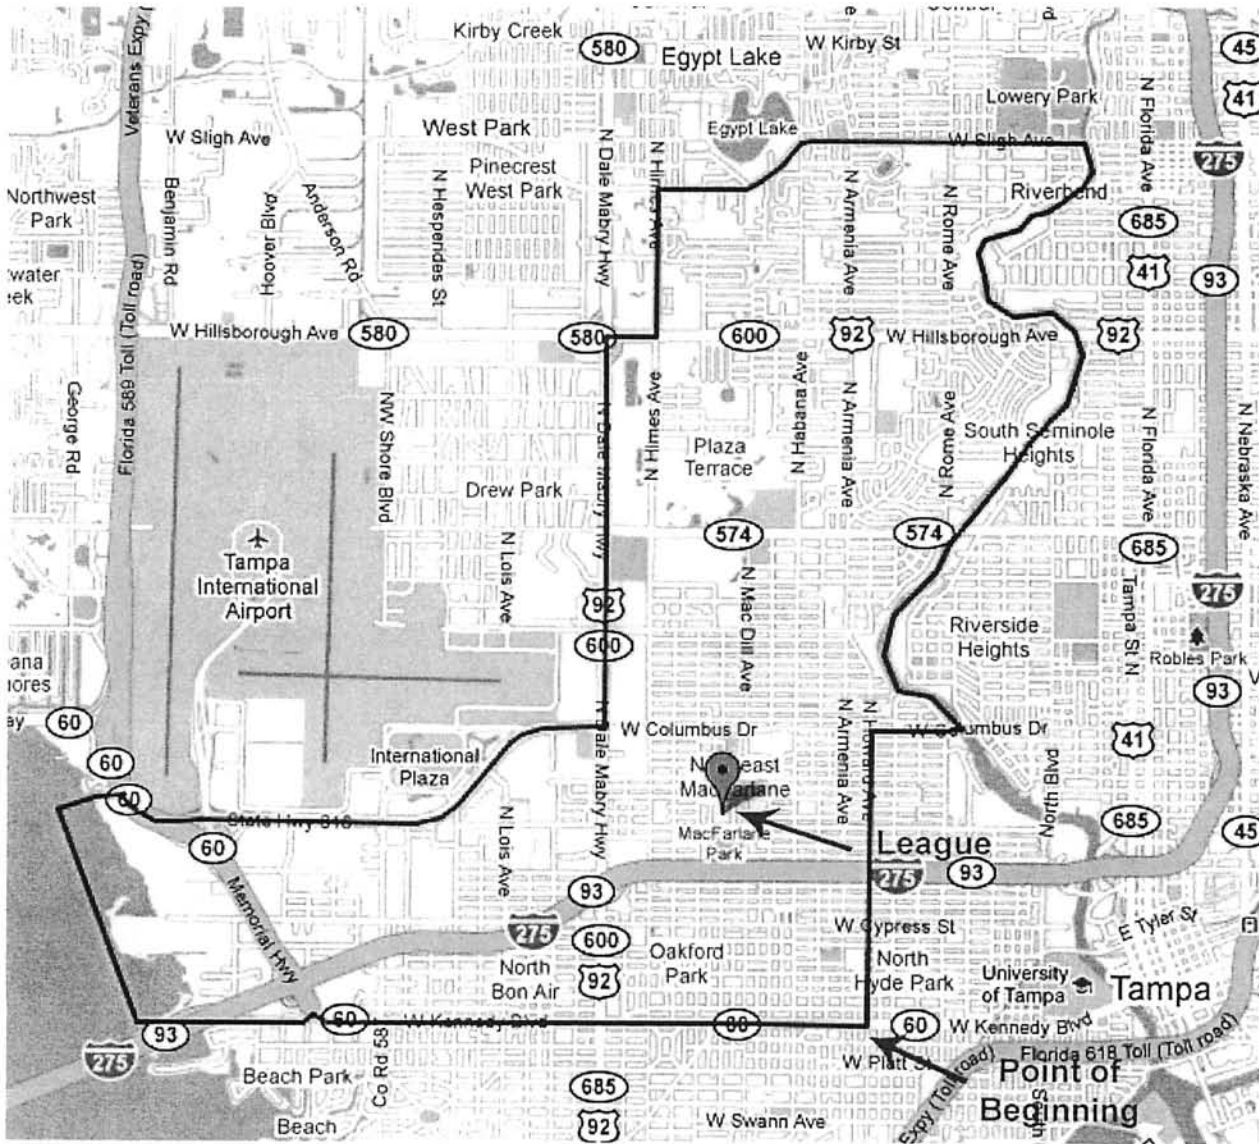

LITTLE LEAGUE FLORIDA DISTRICT 6

WEST TAMPA LITTLE LEAGUE / 0309-06-19

LEAGUE BOUNDARY MAP

REV 12-9-2009

SIGNATURES

LEAGUE & DISTRICT ADMINISTRATOR

GREG SINADIMOS  12-9-09
District Administrator Date

MARIALY PUENTES  12/9/09
West Tampa Little League Date

ADJOINING LEAGUES

Barbara Schifano  11/11/10
Bayshore Little League Date

DANNY RODRIGUEZ  12/9/09
Northwest Little League Date

VA  12/9/09
Tampa Bay Little League Date

James J. Wright  1-20-10
Yellow Jackets Little League Date

JAMES J. WRIGHT

LITTLE LEAGUE FLORIDA DISTRICT 6

WEST TAMPA LITTLE LEAGUE / 0309-06-19

LEAGUE BOUNDARY WRITTEN DESCRIPTION

REV 12-9-2009

- **POINT OF BEGINNING:**
Centerpoint of the intersection of Kennedy Boulevard and Howard Avenue.
- West on centerline of Kennedy Boulevard into Old Tampa Bay.
- North along Old Tampa Bay to Fish Creek.
- East on centerline of Fish Creek to Memorial Highway.
- East on centerline of Memorial Highway to Spruce Street (State Hwy 616).
- East on centerline of Spruce Street (St Hwy 616) to Boy Scout Blvd (St Hwy 616).
- East on centerline of Boy Scout Blvd (St Hwy 616) to Columbus Drive (St Hwy 616).
- East on centerline of Columbus Drive (State Hwy 616) to Dale Mabry Hwy (SR 92).
- North on centerline of Dale Mabry Hwy (SR 92) to Hillsborough Avenue (SR 92).
- East on centerline of Hillsborough Avenue (SR 92) to Himes Avenue.
- North on centerline of Himes Avenue to Lambright Street.
- East on centerline of Lambright Street to Sligh Avenue.
- East on centerline of Sligh Avenue to the Hillsborough River.
- South on centerline of Hillsborough River to Columbus Drive.
- West on centerline of Columbus Drive to Howard Avenue.
- South on centerline of Howard Avenue to Kennedy Boulevard **Point of Beginning.**