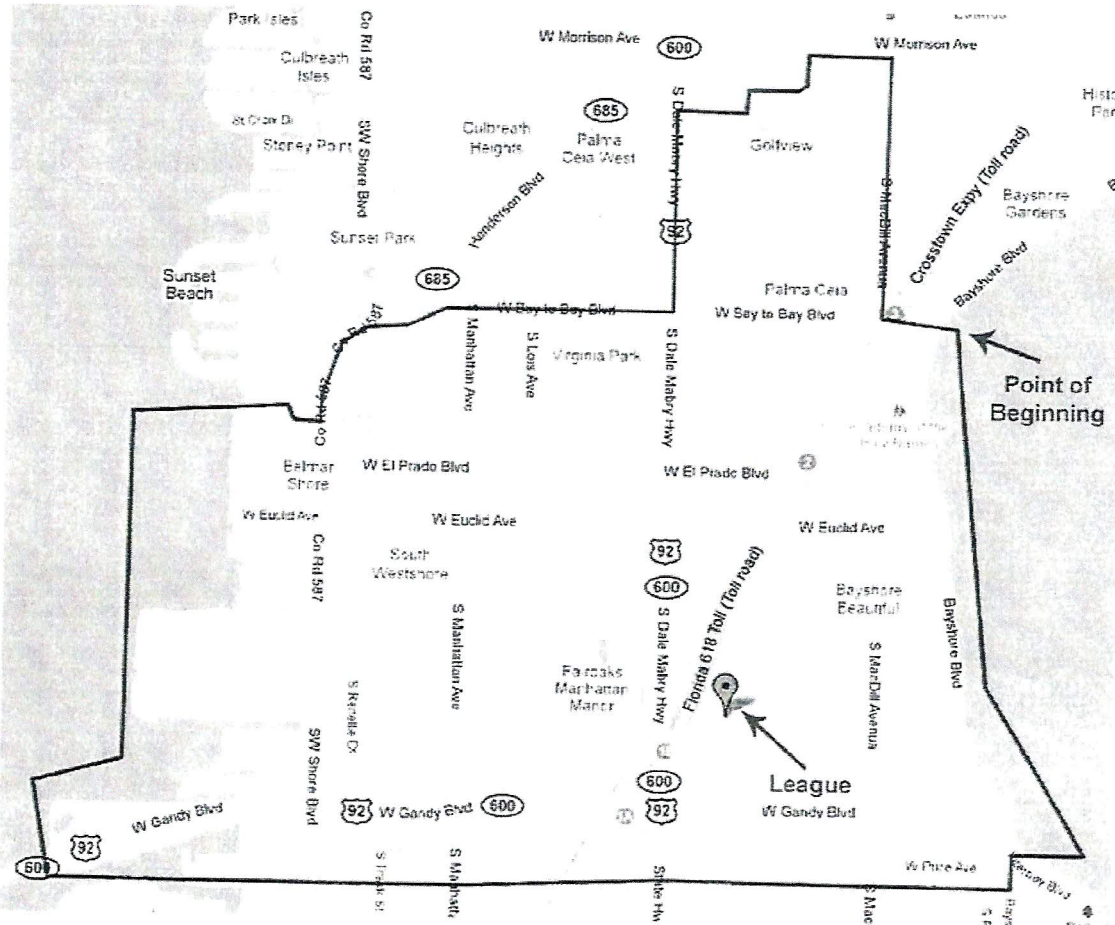

LITTLE LEAGUE FLORIDA DISTRICT 6
PALMA CEIA LITTLE LEAGUE / 0309-06-11
LEAGUE BOUNDARY MAP

REV 12-9-2009
Revised 5/4/2011

SIGNATURES

LEAGUE & DISTRICT ADMINISTRATOR

GRETA SWADWOS 12-9-09
District Administrator Date

STEVE STANFORD 12/17/09
Palma Ceia Little League Date

Mark F Sakalosky 5/4/2011
President, PCLL

ADJOINING LEAGUES

Jim Schifano 11/11/09
Bayshore Little League Date

John Andersson 12/9/09
Interbay Little League Date

V. Stephen Cole 12/9/09
Tampa Bay Little League Date

William J. Schifano Jr 5-4-11
President TBLL