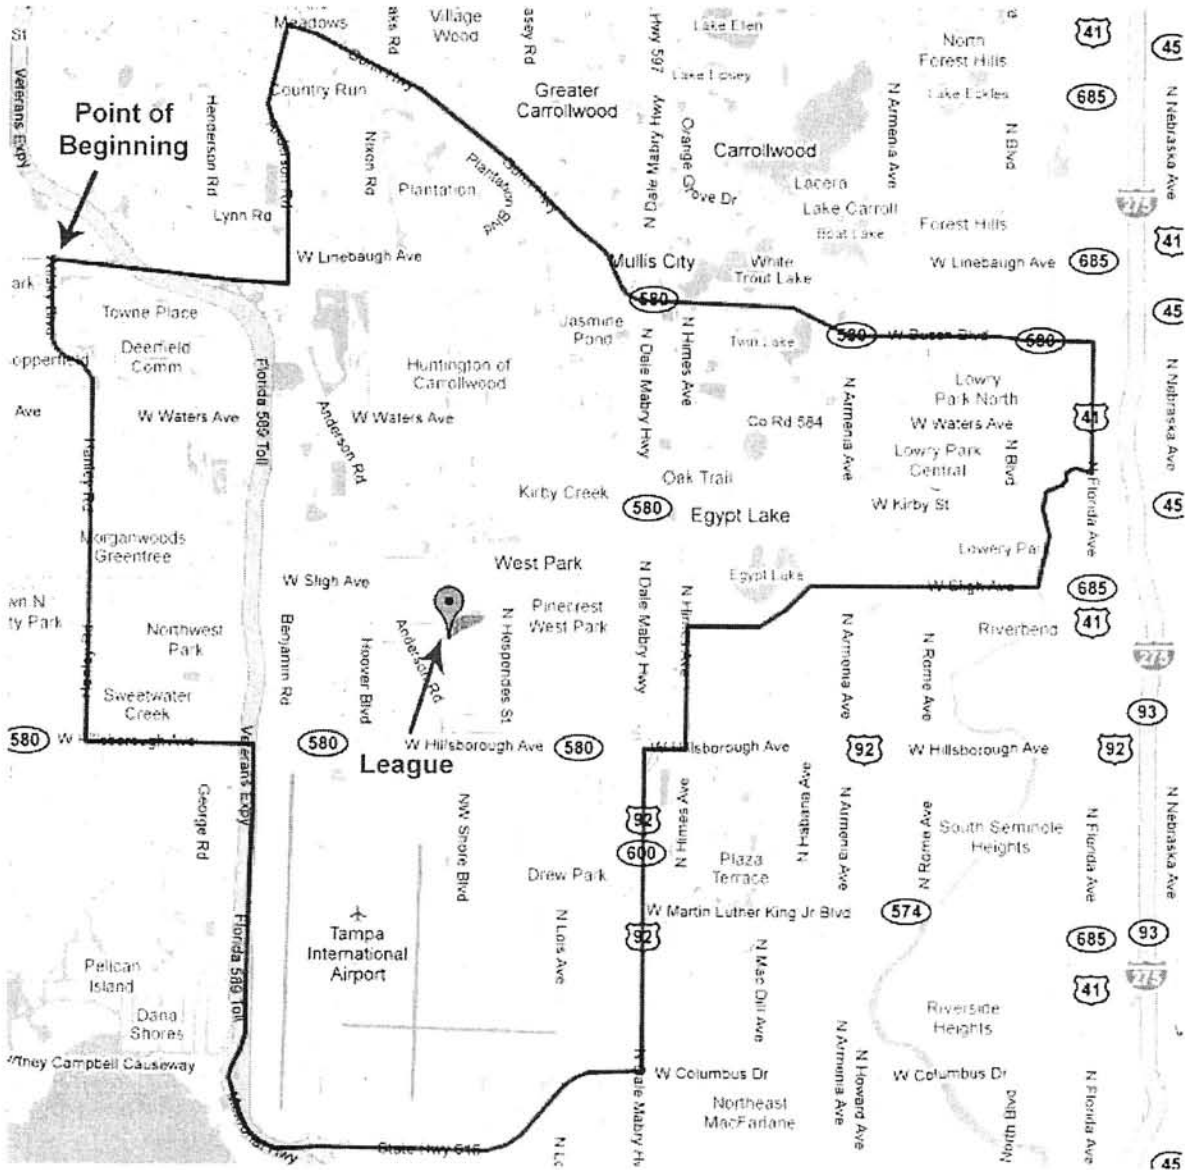

LITTLE LEAGUE FLORIDA DISTRICT 6
NORTHWEST LITTLE LEAGUE / 0309-06-10
 LEAGUE BOUNDARY MAP

REV 12-9-2009

SIGNATURES

LEAGUE & DISTRICT ADMINISTRATOR

GREG SWADWOS  12-9-09
 District Administrator Date

Danny RODRIGUEZ  12/9/09
 Northwest Little League Date

LITTLE LEAGUE FLORIDA DISTRICT 6

NORTHWEST LITTLE LEAGUE / 0309-06-10

LEAGUE BOUNDARY WRITTEN DESCRIPTION

REV 12-9-2009

- **POINT OF BEGINNING:** Centerpoint of the intersection of Wilsky Road and the CSX Railroad Tracks (just South of Linebaugh Avenue)
- East on centerline of the CSX Railroad Tracks to Anderson Road.
- North on centerline of Anderson Road to Gunn Highway.
- East on centerline of Gunn Highway to Busch Boulevard.
- East on centerline of Busch Boulevard to Florida Avenue.
- South on centerline of Florida Avenue to the Hillsborough River.
- South along the centerline of the Hillsborough River to Sligh Avenue.
- West on centerline of Sligh Avenue to Lambright Street.
- West on centerline of Lambright Street to Himes Avenue.
- South on centerline of Himes Avenue to Hillsborough Avenue.
- West on centerline of Hillsborough Avenue to Dale Mabry Highway.
- South on centerline of Dale Mabry Highway to Boy Scout Boulevard.
- West on centerline of Boy Scout Boulevard to Spruce Street.
- West on centerline of Spruce Street to Memorial Highway.
- North on centerline of Memorial Highway to Eisenhower Boulevard.
- North on centerline of Eisenhower Boulevard to Hillsborough Avenue.
- West on centerline of Hillsborough Avenue to Hanley Road.
- North on centerline of Hanley Road to Wilsky Road.
- North on centerline of Wilsky Road to the CSX Railroad Tracks **Point of Beginning.**