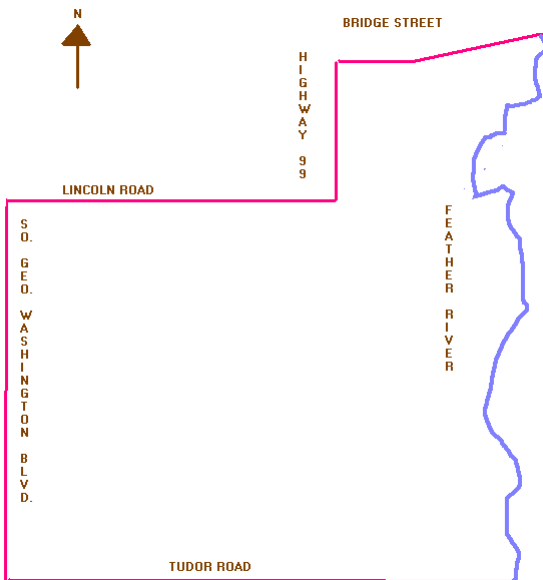

DISTRICT 2 LITTLE LEAGUE BASEBALL

Tommie McKinney
District 2, Administrator
1541 Jones Road
Yuba City, Ca. 95991
Telephone (530) 673-7610

LITTLE LEAGUES
Beale South Sutter
Sutter Area Live Oak
Marysville Olivehurst/Linda
West Side Peach Bowl
Sutter Buttes Wheatland
North Yuba Colusa

PEACH BOWL LITTLE LEAGUE BOUNDARIES

NORTH
From the junction of Geo. Washington Blvd. and Lincoln Road, east to Highway 99 to Bridge Street, along Bridge Street east to the Feather River (Both sides all streets and roads are Peach Bowl Little League).

EAST
The Feather River south to an imaginary line intersecting west to Tudor Road.

SOUTH
Tudor Road (Both sides) east to the Feather River, west to Geo. Washington Blvd.

WEST
From the junction of Geo. Washington Blvd. and Lincoln Road, south along Geo. Washington Blvd. to Tudor Road.