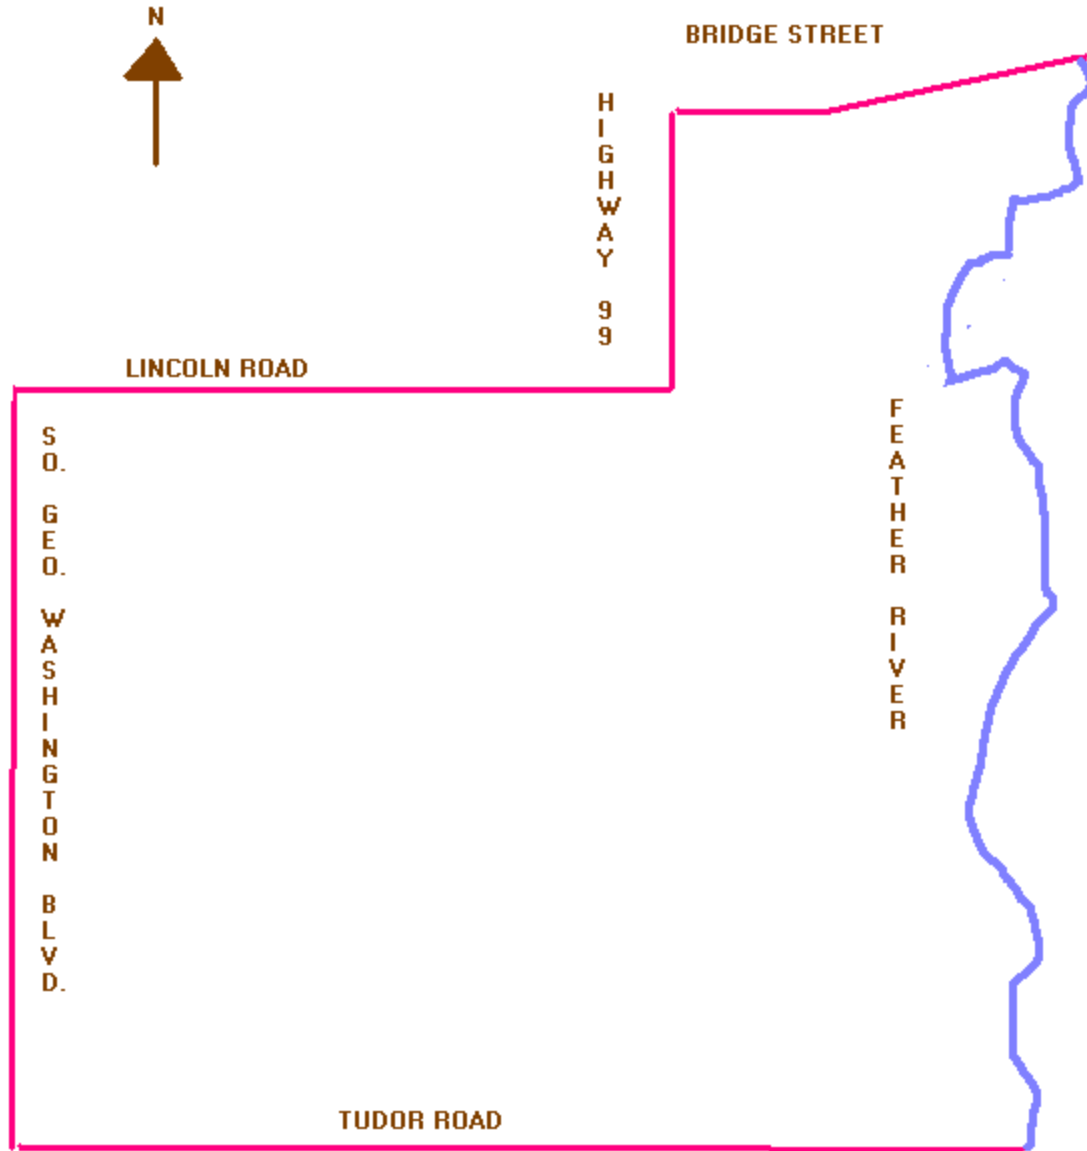

PEACH BOWL LITTLE LEAGUE BOUNDARIES

NORTH
From the junction of Geo. Washington Blvd. and Lincoln Road, east to Highway 99 to Bridge Street, along Bridge Street east to the Feather River (Both sides all streets and roads are Peach Bowl Little League).

EAST
The Feather River south to an imaginary line intersecting west to Tudor Road.

SOUTH
Tudor Road (Both sides) east to the Feather River, west to Geo. Washington Blvd.

WEST
From the junction of Geo. Washington Blvd. and Lincoln Road, south along Geo. Washington Blvd. to Tudor Road.

Date _____

District Administrator

President Peach Bowl

President Sutter Area

President Sutter Buttes

PEACH BOWL LITTLE LEAGUE 4050209

[close window](#)