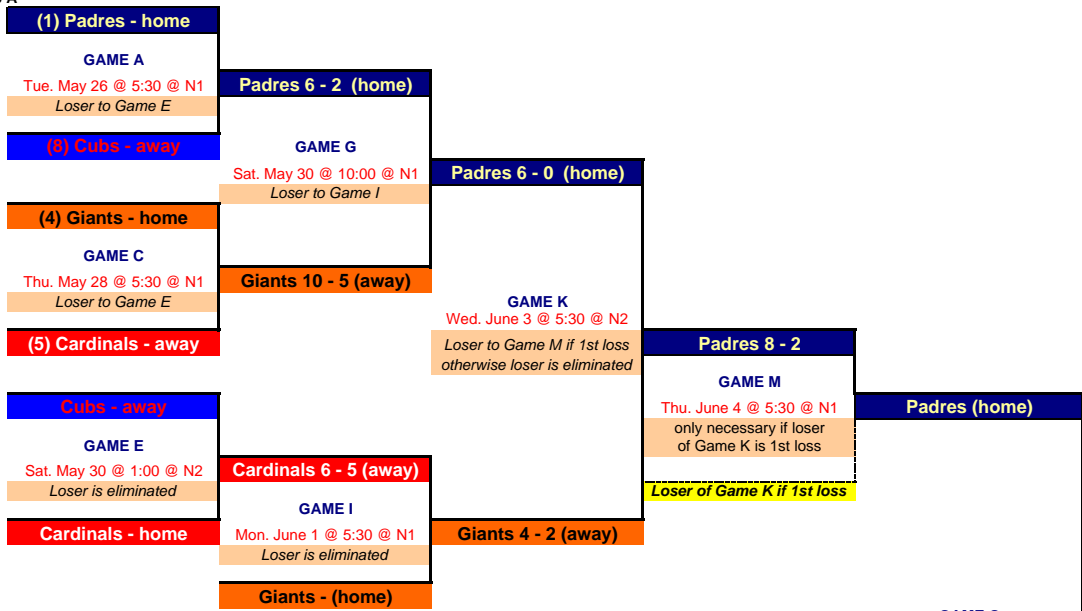

2009 BRSLL AAA Tournament

Group A

Group B

- Team with best season record is the home team. If a tie, team with best season record against opposing team is home team. If still a tie, coin toss will do.
- All games will be at Nesbit 1 or 2 except for the final championship game. It will be at the Marina.

2009 BRSL AAA Tournament

etermine home team