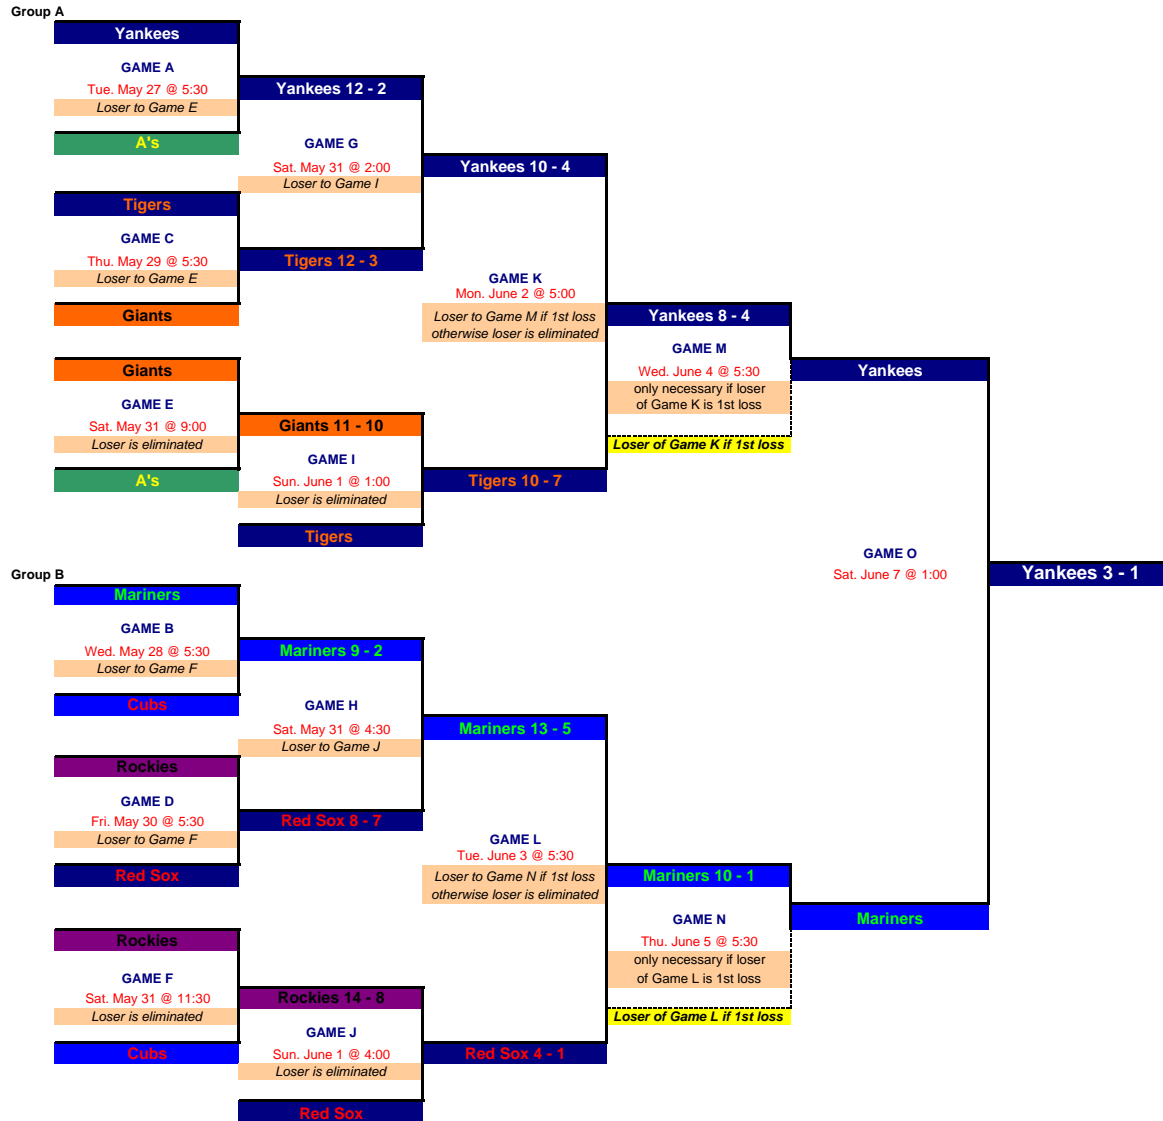

## 2008 BRSLL AA Tournament

- Team with best season record is the home team. If a tie, team with best season record against opposing team is home team. If still a tie, coin toss will determine home team
- All games will be at Sandpiper except for the final championship game. It will be at the Marina.