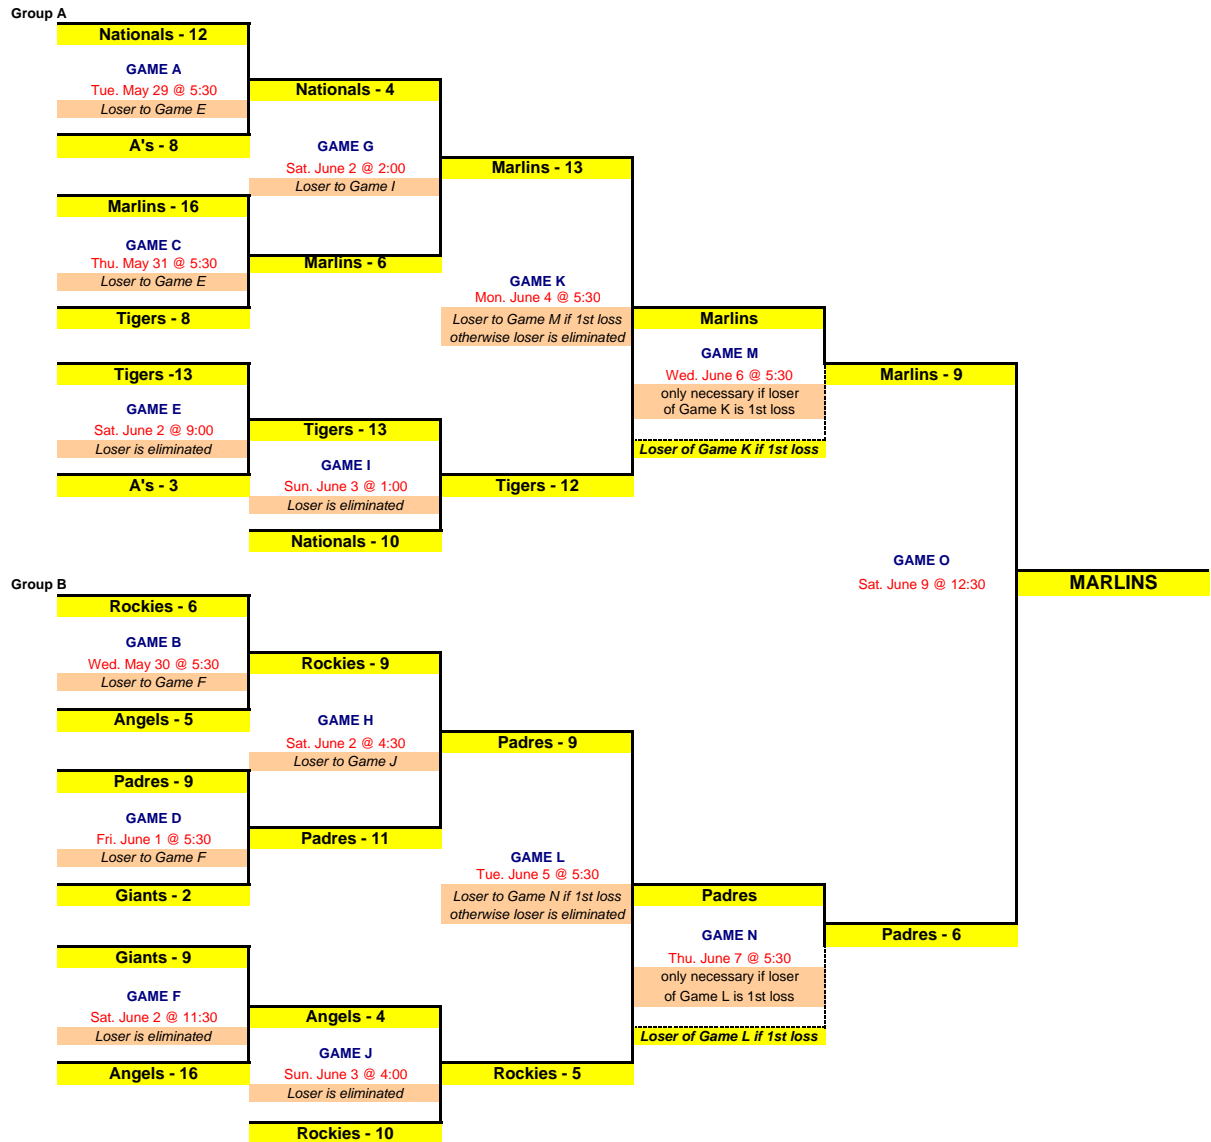

2007 BRSLL AA Tournament

- Team with best season record is the home team. If a tie, team with best season record against opposing team is home team. If still a tie, coin toss will determine home team
 - All games will be at Sandpiper except for the final championship game. It will be at the Marina.