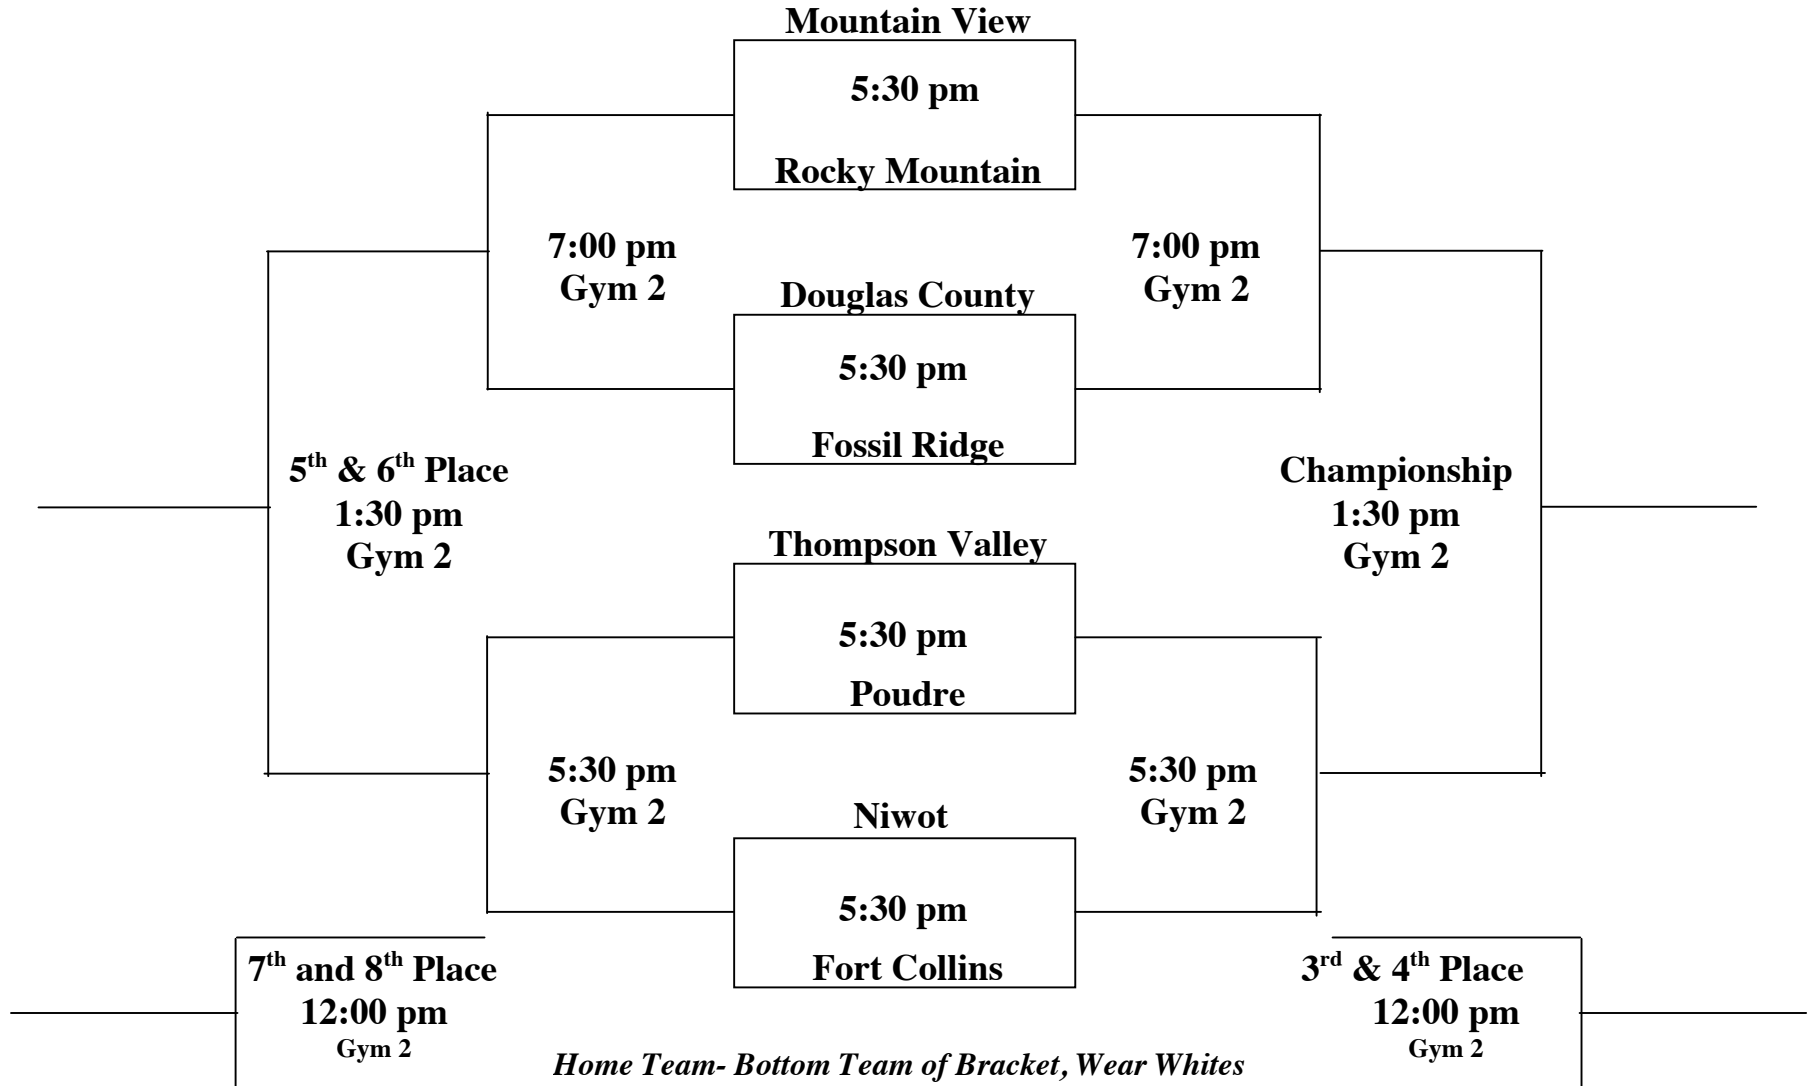

*Loser in the bottom of the bracket is home team for 3<sup>rd</sup> and 4<sup>th</sup> place game and 7<sup>th</sup> and 8<sup>th</sup> place game.*

## *Junior Varsity Bracket*

Sat, 12/6  
FCHS

Thur, 12/3  
FCHS

Tues, 12/1 Home Site

Thur, 12/3  
RMHS

Sat, 12/5  
RMHS

*Home Team- Bottom Team of Bracket, Wear Whites*

*Loser in the bottom of the bracket is home team for 3<sup>rd</sup> and 4<sup>th</sup> place game and 7<sup>th</sup> and 8<sup>th</sup> place game.*

**7<sup>th</sup> and 8<sup>th</sup> Place**

**3<sup>rd</sup> & 4<sup>th</sup> Place**