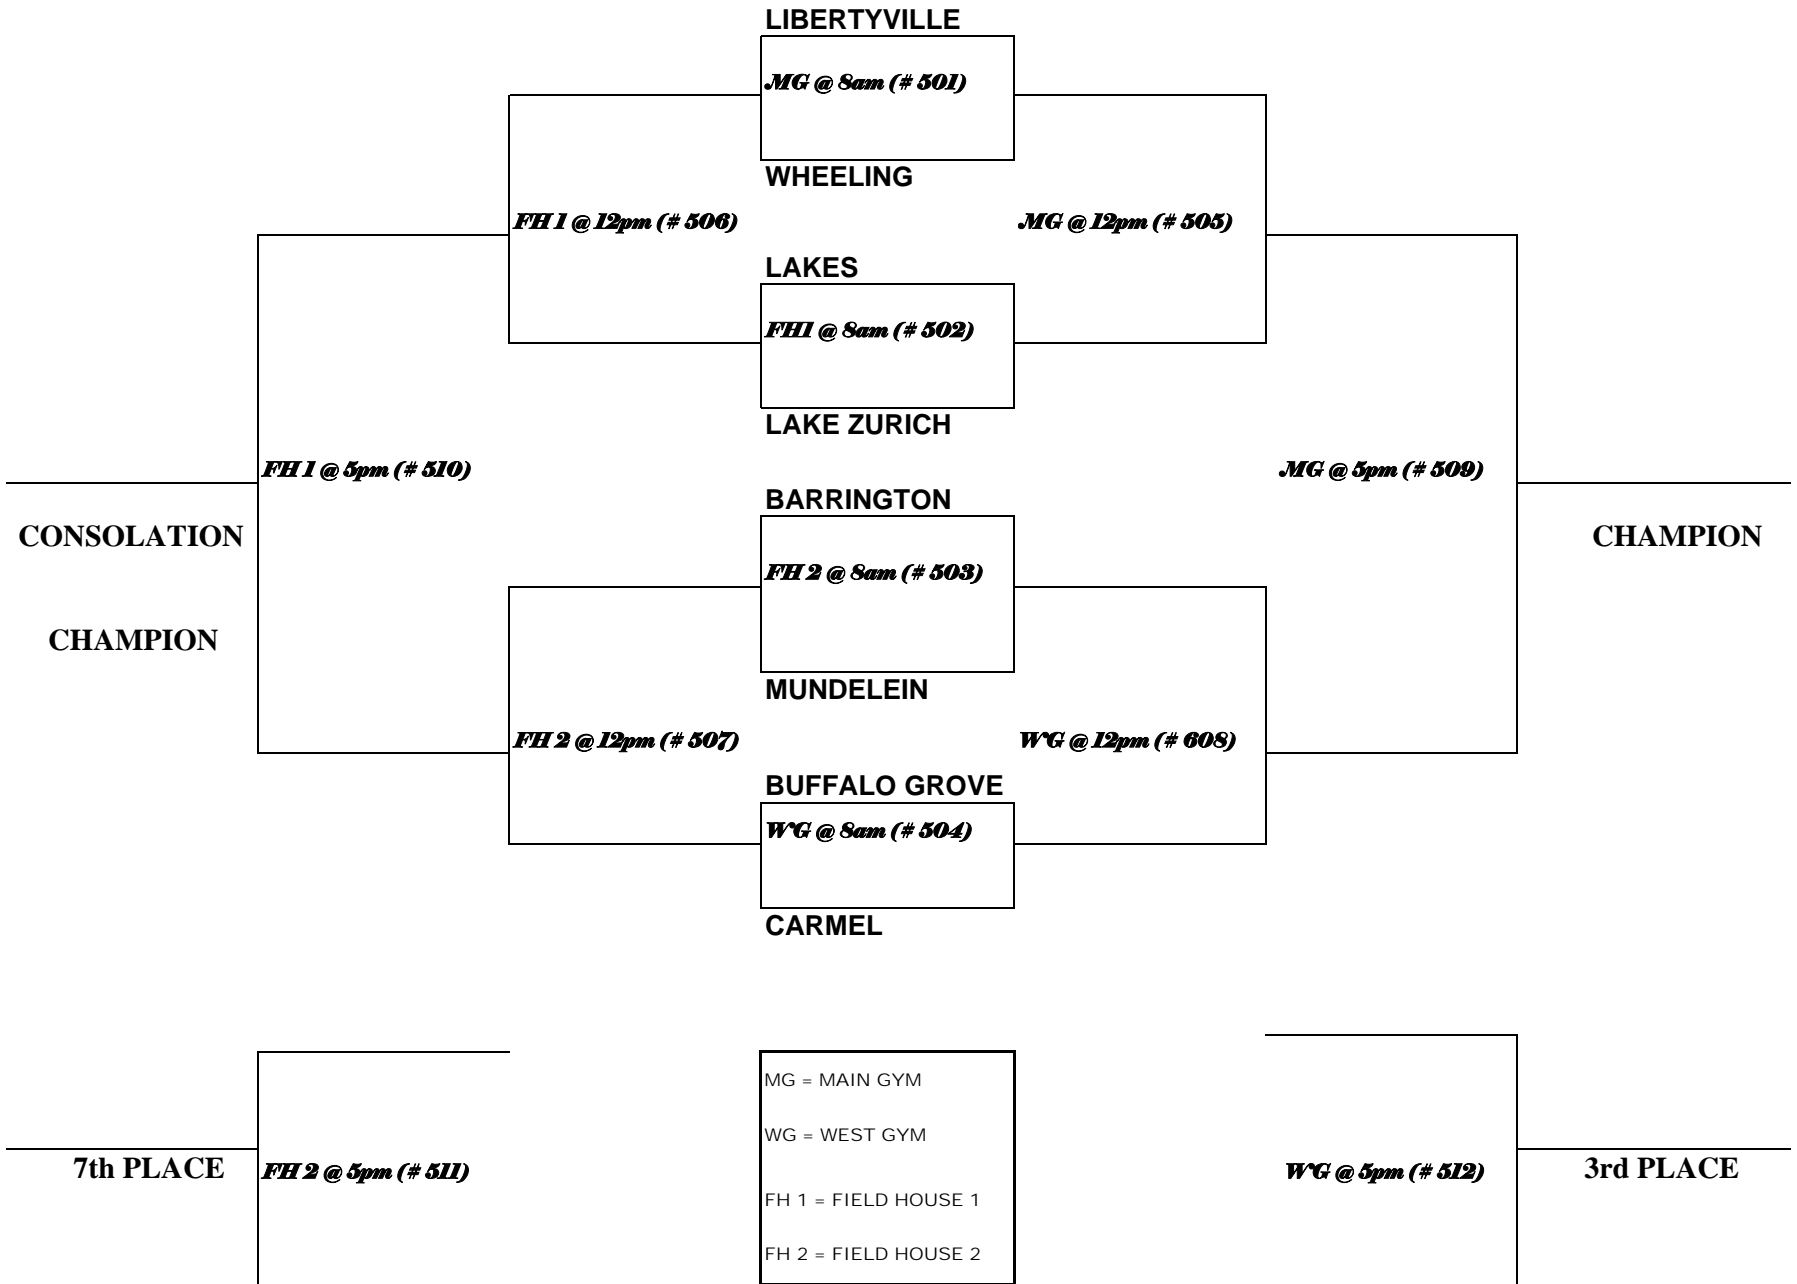

# 5TH GRADE

MG = MAIN GYM  
WG = WEST GYM  
FH 1 = FIELD HOUSE 1  
FH 2 = FIELD HOUSE 2