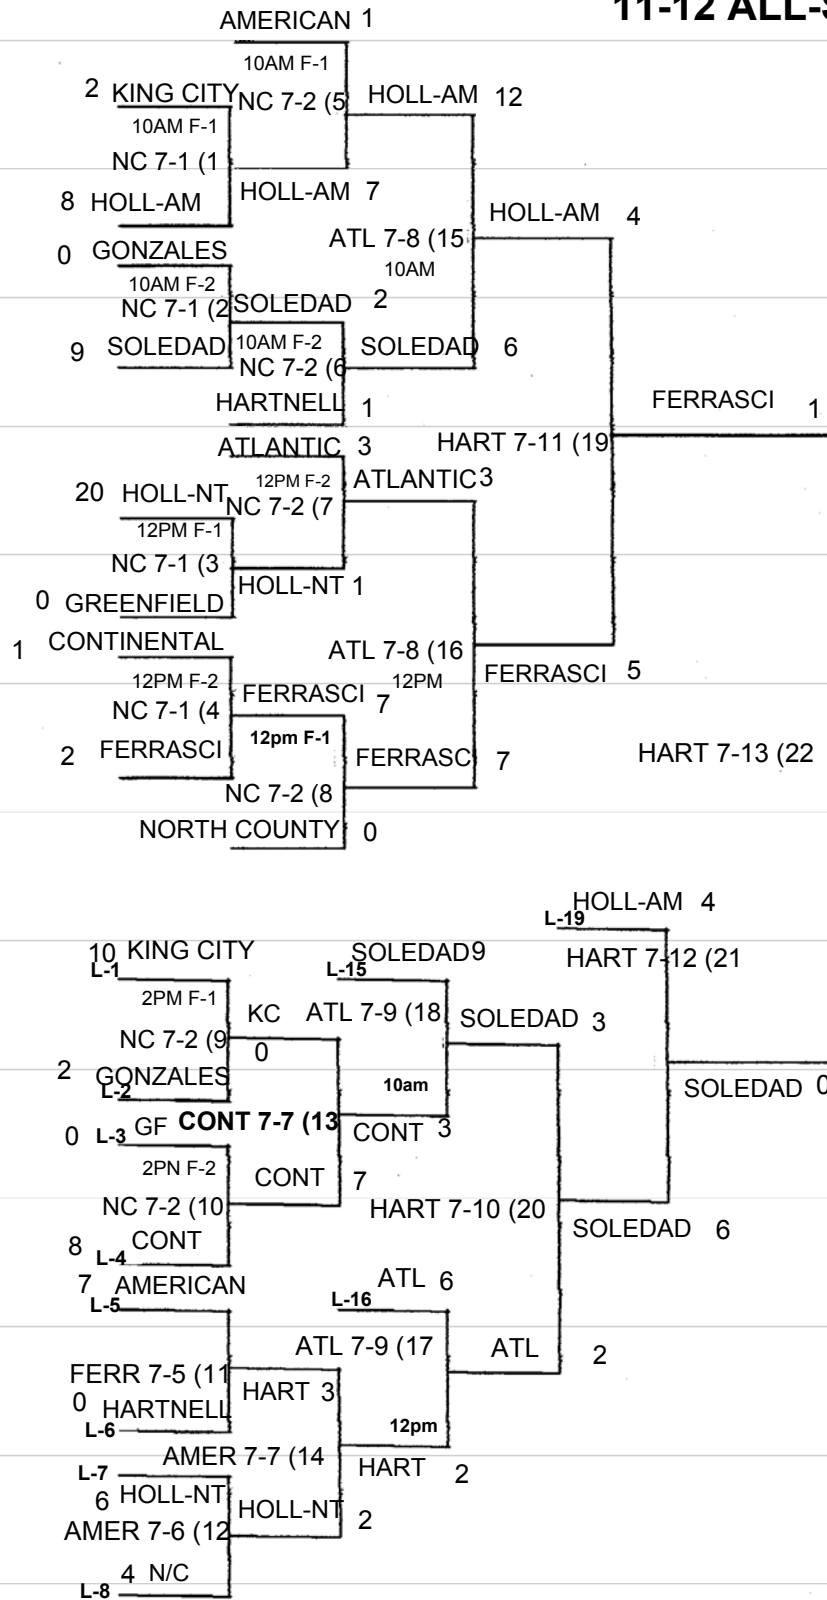

# 2006 DISTRICT 9

## 11-12 ALL-STARS

ALL WEEKDAY GAMES ARE @ 5:30PM

WEEKEND GAMES ARE NOTED

DOUBLE ELIMINATION

**REVISED 6-3-6**

**FERRASCI**